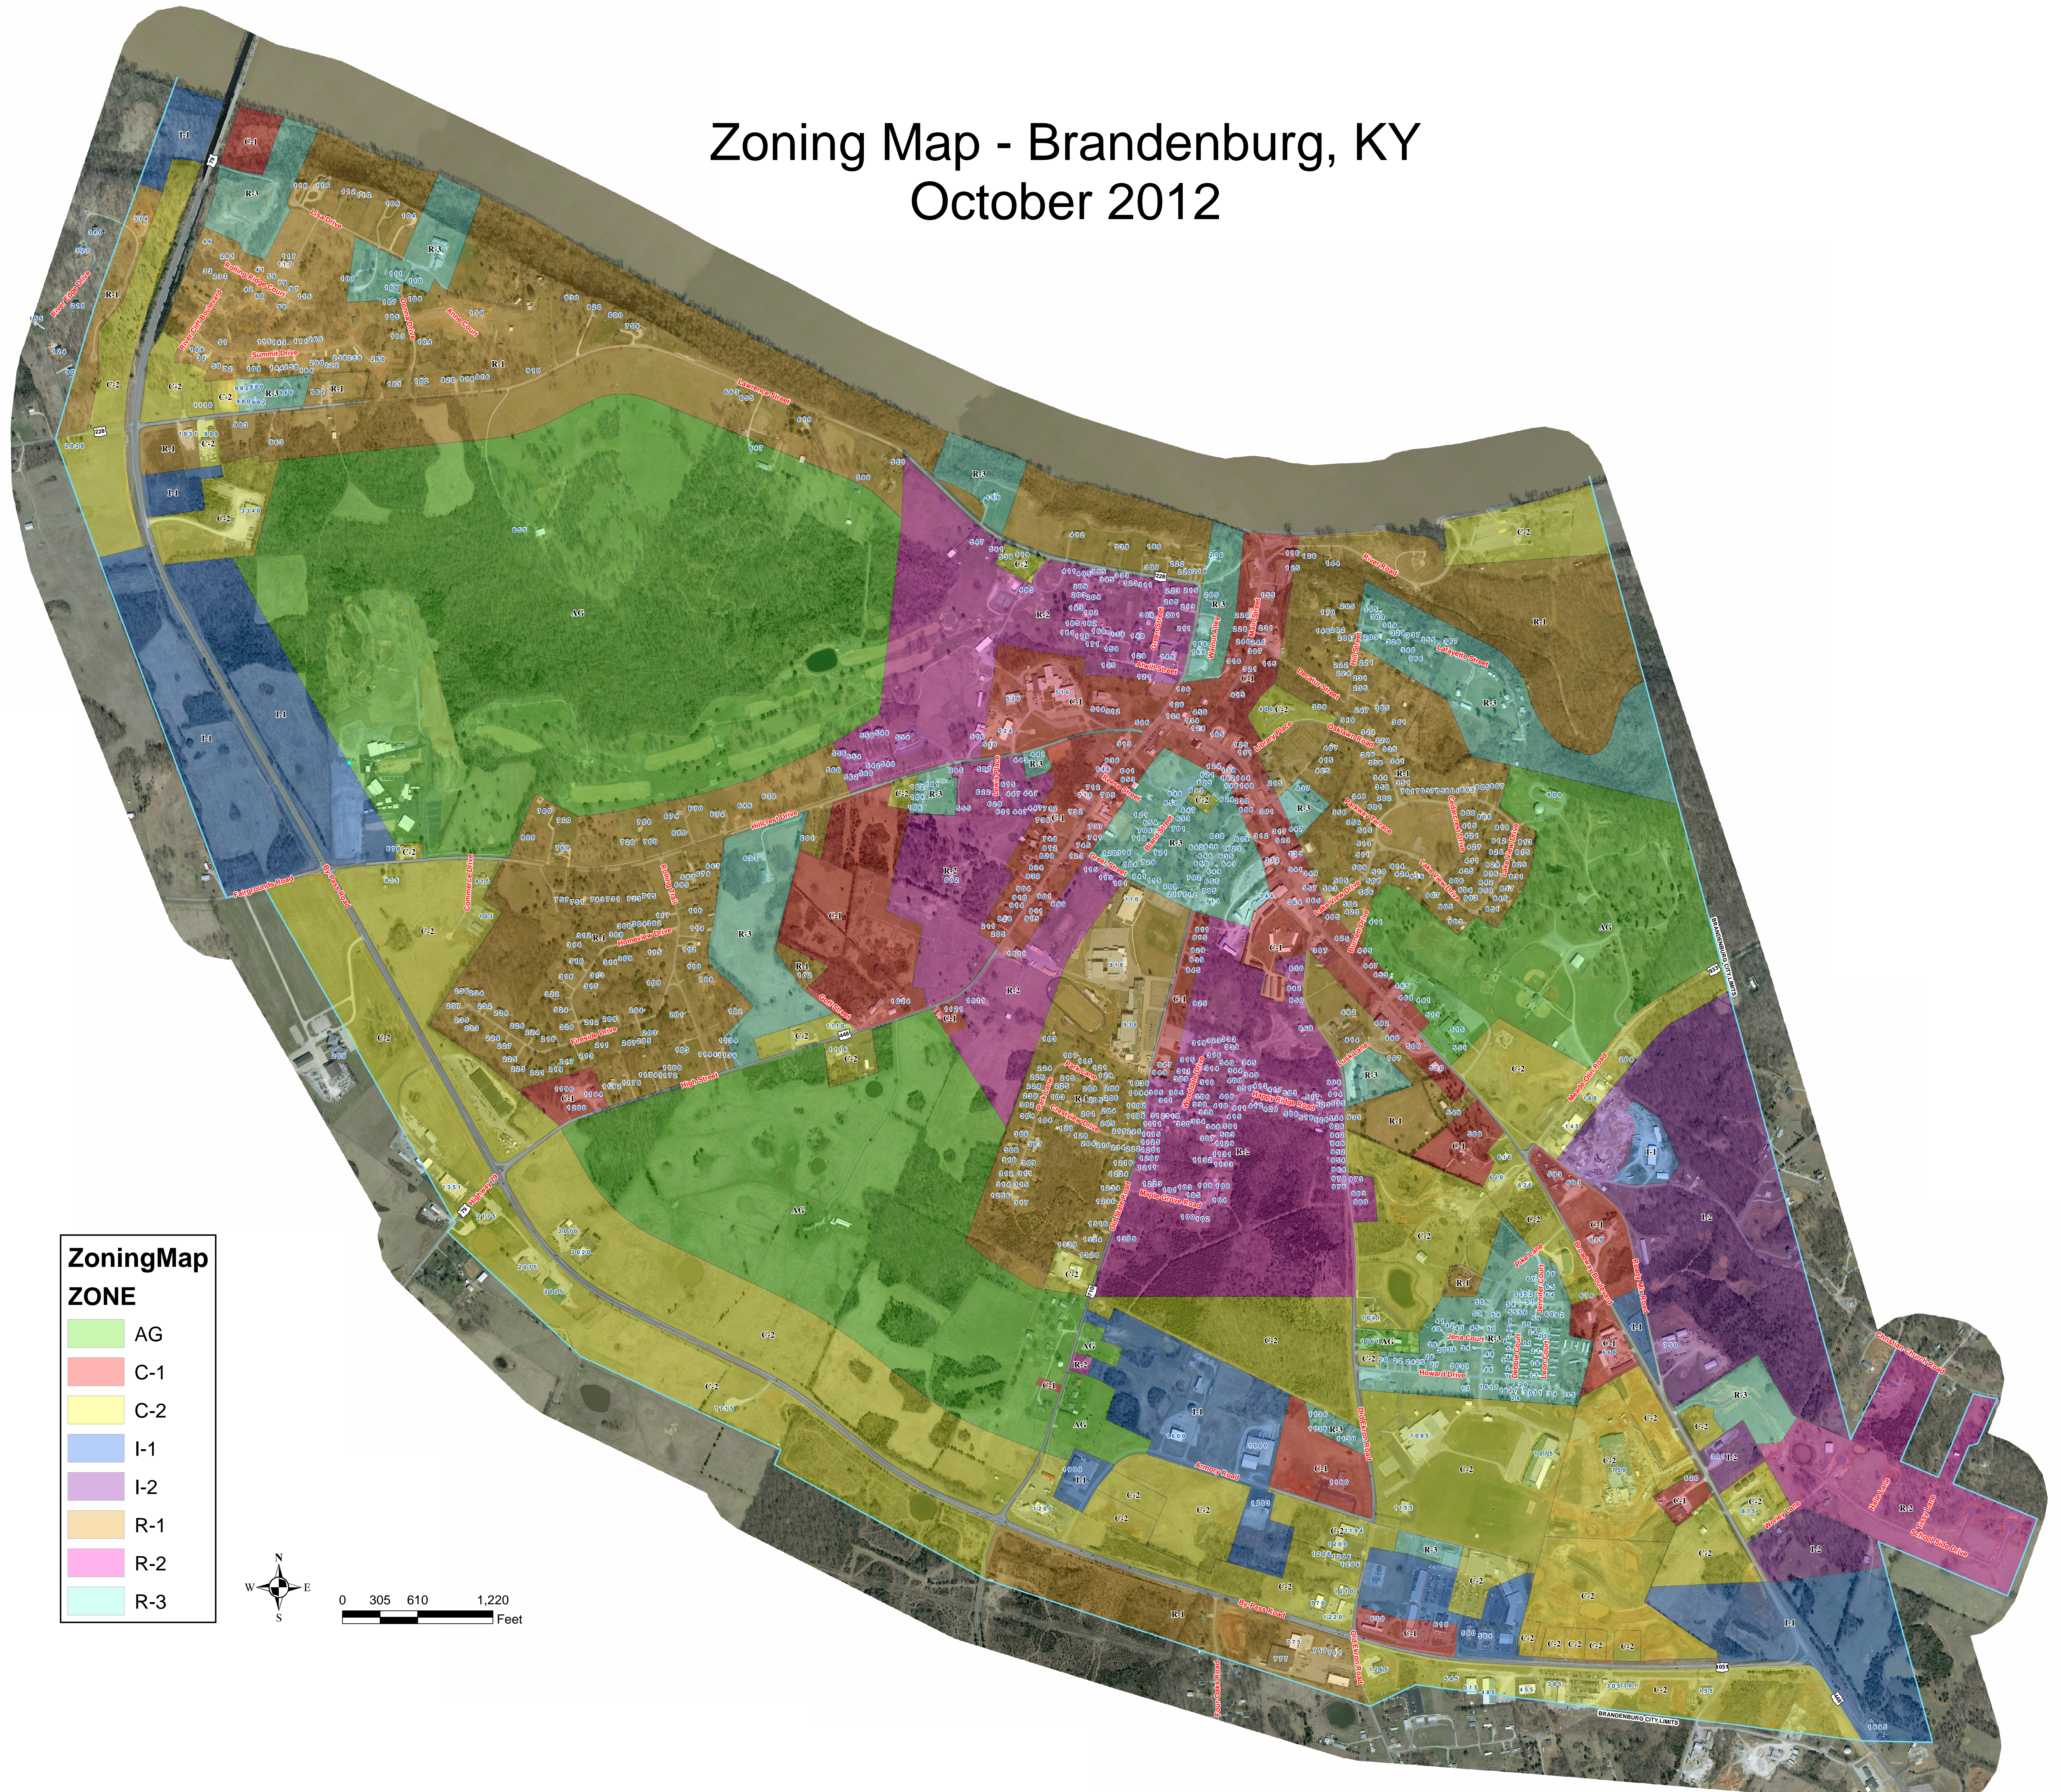

Zoning Map - Brandenburg, KY October 2012

ZoningMap
ZONE

AG
C-1
C-2
I-1
I-2
R-1
R-2
R-3